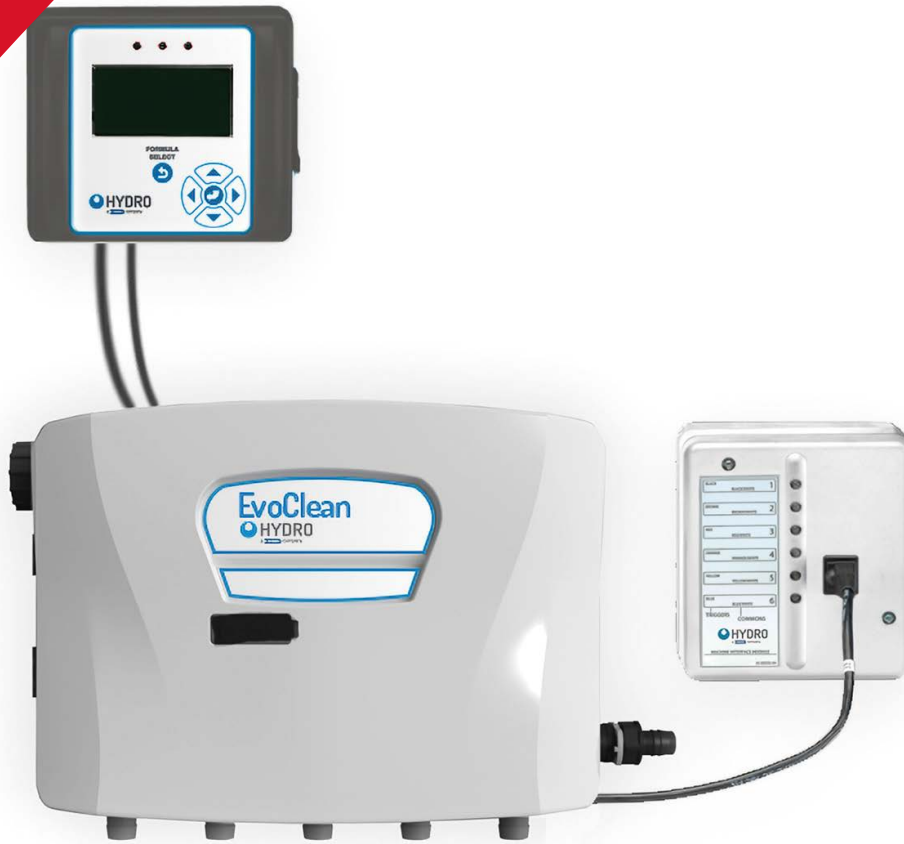

98516-00 - V Line Laundry Formula Selection Remote Kit

WHAT'S IN THE BOX?

QTY.	ITEM DESCRIPTION	QTY.	ITEM DESCRIPTION
1	Formula Select Remote	1	Cable - Dispenser to Remote
1	Velcro - 2" x 3"	1	Instruction Sheet

91728-00 - EvoClean Laundry Dispenser - 4 Product Low Flow, TE Control

WHAT'S IN THE BOX?

QTY.	ITEM DESCRIPTION	QTY.	ITEM DESCRIPTION
1	EvoClean Dispenser	1	Chemical Pick-up Tube Kit
1	Quick Start Guide	1	Backflow Preventer
1	Accessory Kit	1	6' Black Water Supply Hose
1	Inline Umbrella Check Valve Kit	1	Heavy Duty Brass Hose