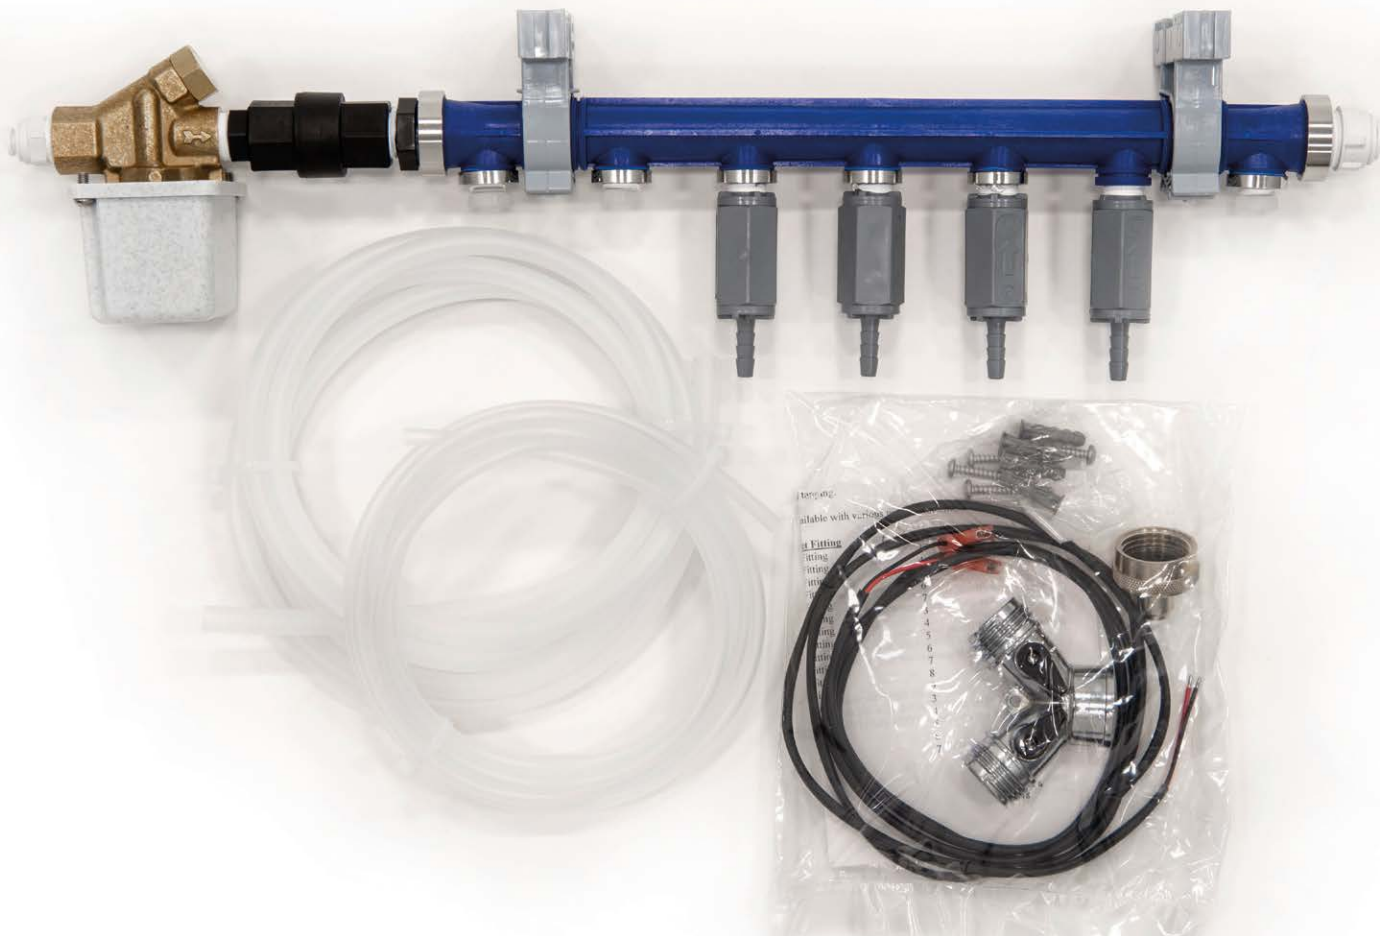

98515-00 - V Line 4-Product Laundry Dispenser

WHAT'S IN THE BOX?

QTY.	ITEM DESCRIPTION	QTY.	ITEM DESCRIPTION
1	4-Product Laundry Dispenser - Flush Ready	1	Laundry Product Label Sheet
8	Quick Connect Fittings - 3/8" x 1/4"	1	Instruction Sheet
2	Velcro - 2" x 3"	4	Squeeze Tubes - 1/4" x 1/4" fitting
2	Cable Ties - 8"	1	Power Cord - 15 ft

IMPORTANT INFORMATION

Additional item needed: 98486-00 - Tubing 3/8" OD Clear EVA Poly 100' Roll

92145-00 - V Line Laundry Add On Pump

WHAT'S IN THE BOX?

QTY.	ITEM DESCRIPTION	QTY.	ITEM DESCRIPTION
1	Add-On Pump Module	2	Quick Connect Fittings - 3/8" x 1/4"
2	Side Module Joints	1	Instruction Sheet
1	Cable Stain Relief	1	Squeeze Tubes - 1/4" x 1/4" fitting

92479-00 - 4-Product Flush Manifold with Solenoid Valve

WHAT'S IN THE BOX?

QTY.	ITEM DESCRIPTION	QTY.	ITEM DESCRIPTION
1	4-Product Flush Manifold	1	Cable Assembly - 6 ft
1	Screw and Anchor Kit	1	Tubing - 3/8" OD x 10" Long
1	Tubing - 1/4" OD x 10" Long	1	Dual Hose Shut-Off
1	1/4" JG Female GH Fitting	1	Instruction Sheet

91728-00 - EvoClean Laundry Dispenser - 4 Product Low Flow, TE Control

WHAT'S IN THE BOX?

QTY.	ITEM DESCRIPTION	QTY.	ITEM DESCRIPTION
1	EvoClean Dispenser	1	Chemical Pick-up Tube Kit
1	Quick Start Guide	1	Backflow Preventer
1	Accessory Kit	1	6' Black Water Supply Hose
1	Inline Umbrella Check Valve Kit	1	Heavy Duty Brass Hose