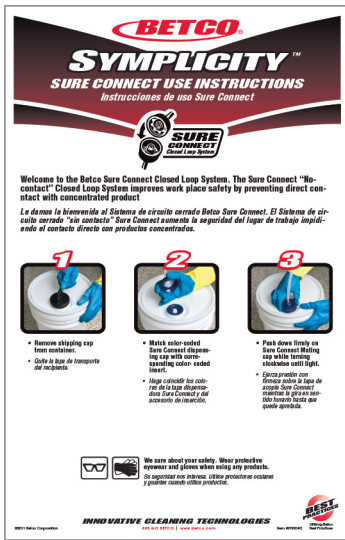

Simplicity Closed Loop "How To" Wallchart 11" x 17"
Available for download on Betco.com - Distributional Central
#91930-92