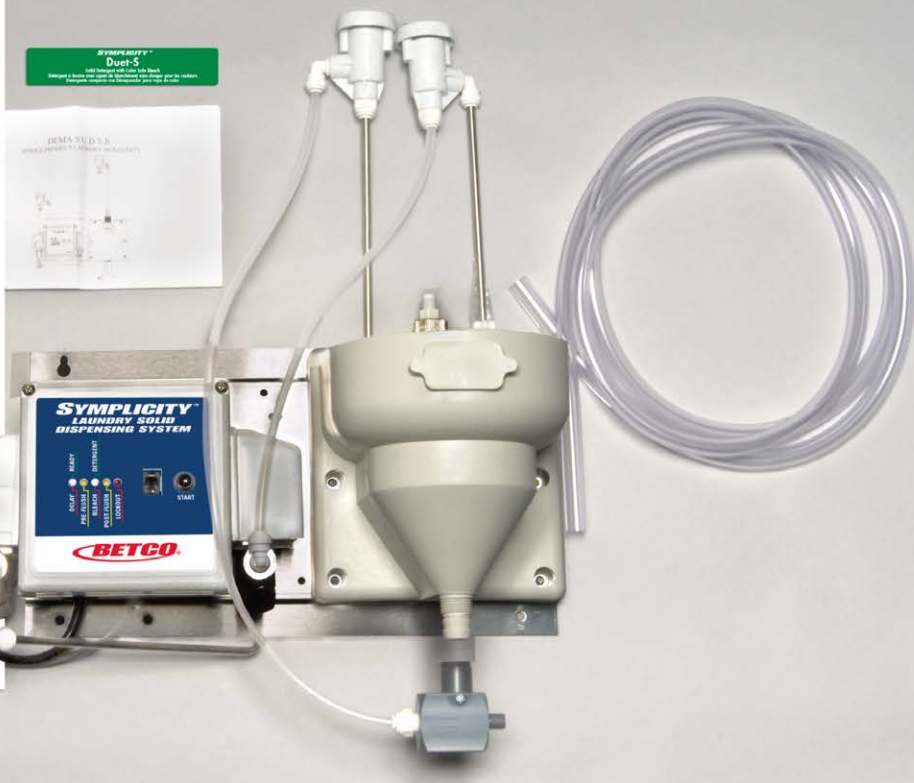

92098-00 - Solid Laundry Disp-Flush Kit

WHAT'S IN THE BOX?

QTY.	ITEM DESCRIPTION	QTY.	ITEM DESCRIPTION
1	Solid Laundry Disp-Flush	1	Green Solid Bowl Decal - Duet-S
1	120V Power Cord with 3 Prong Plug - 15 Feet	1	Duet-S Wall Chart
1	25 Foot Signal Wire - 2 Wire		
1	5/8" I.D. Vinyl Tubing - 8 Feet		
1	Installation and Operations Manual		

IMPORTANT INFORMATION

Requires Solid Laundry Dispenser Programmer (91534-00) - Sold Separately

One (1) Programmer will Program Multiple Dispensers

For use with Duet-S Solid Laundry Detergent with All Fabric Bleach

Additional item needed: 92150-00 - 1/4" J.G. X Female G.H., Fitting

Additional item needed: 98485-00 - Tubing 1/4" OD Clear EVA Poly 100' Roll