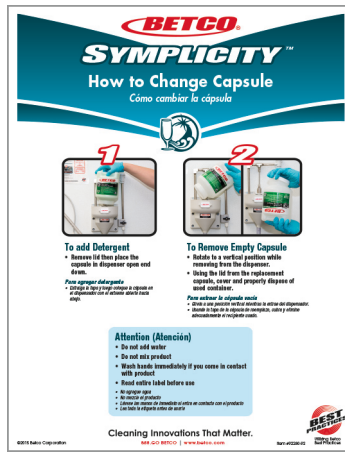

Simplicity Change Capsule Wallchart 8 1/2" x 11"
Available for download on Betco.com - Distributional Central
#92280-92