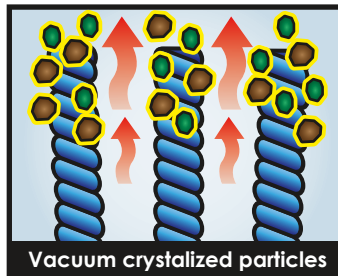

# FiberPRO® Encapsulation Cleaning Solutions for Commercial Carpet Care

FiberCAP™ MP contains the most advanced technology in encapsulation chemistry with polyhedral polymers. The unique crystallization geometry of these polymers enhance soil entrapment and provides better release from the carpet fiber. FiberCap MP leaves carpets cleaner longer!

- Minimizes re-soiling.
- Low moisture/fast drying.
- Multi-Purpose.

The FiberCAP™ 15 uses high speed twin brushes to sweep debris, lift the carpet pile, and effectively agitate encapsulation cleaner into the carpet fibers. This is a critical step for the carpet encapsulation process.

## THE SCIENCE OF ENCAPSULATION CLEANING WITH FIBERCAP™ MP

1. Oily dirt and detergent residue stick to the carpet fibers trapping soil.

2. The unique crystallization geometry of Polyhedral Polymer Technology™ completely surrounds the oily dirt and detergent residue.

3. Once dry, these crystallized particles release from the carpet fiber and can be easily removed by vacuuming.

4. FiberCAP™ MP leaves carpets cleaner longer.

Versatile