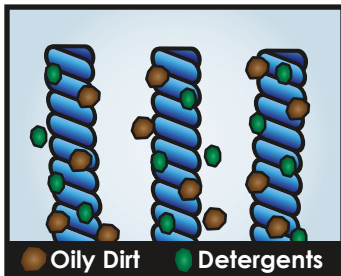

# FiberPRO® Encapsulation Cleaning Solutions for Commercial Carpet Care

FiberCAP™ MP contains the most advanced technology in encapsulation chemistry with polyhedral polymers. The unique crystallization geometry of these polymers enhance soil entrapment and provides better release from the carpet fiber. FiberCap MP leaves carpets cleaner longer!

- Minimizes re-soiling.
- Low moisture/fast drying.
- Multi-Purpose.

The FiberCAP™ 15 uses high speed twin brushes to sweep debris, lift the carpet pile, and effectively agitate encapsulation cleaner into the carpet fibers. This is a critical step for the carpet encapsulation process.

## THE SCIENCE OF ENCAPSULATION CLEANING WITH FIBERCAP™ MP

1. Oily dirt and detergent residue stick to the carpet fibers trapping soil.

2. The unique crystallization geometry of Polyhedral Polymer Technology™ completely surrounds the oily dirt and detergent residue.