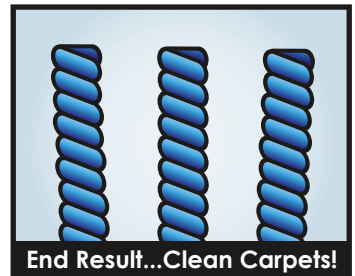

## THE SCIENCE OF ENCAPSULATION CLEANING WITH FIBERCAP™ MP

1. Oily dirt and detergent residue stick to the carpet fibers trapping soil.

2. The unique crystallization geometry of Polyhedral Polymer Technology™ completely surrounds the oily dirt and detergent residue.

3. Once dry, these crystallized particles release from the carpet fiber and can be easily removed by vacuuming.

4. FiberCAP™ MP leaves carpets cleaner longer.

Versatile