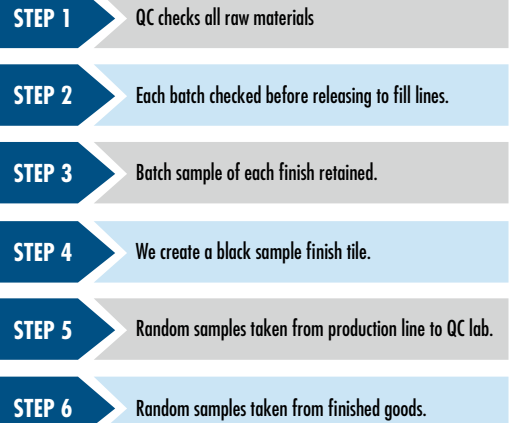

## SAFETY

ALL BETCO FLOOR FINISHES MEET OR EXCEED **ASTM D 2047** AND ARE THEREFORE CONSIDERED TO BE SLIP RESISTANT.

- Slip resistance is the static coefficient of friction between a shoe and a coated floor tile.
- The James Machine measures the static coefficient of friction.
- ASTM D 2047 is the most recognized test method for slip resistance in the courts of law.
- Betco® has expert witnesses for slip/fall cases that are members of the ASTM D-21 Committee on Polishes as well as the D-21.06 Slip Resistance subcommittee that can testify in a court of law on your behalf for slip and fall accidents.

## QUALITY

BETCO® UNDERSTANDS QUALITY BETTER THAN ANYONE IN THE INDUSTRY.

- Betco's six step Quality Assurance Measure means you receive quality products every time!
- Quality products and fewer coats saves time and labor reducing the amount of nights needed for strip and recoats.