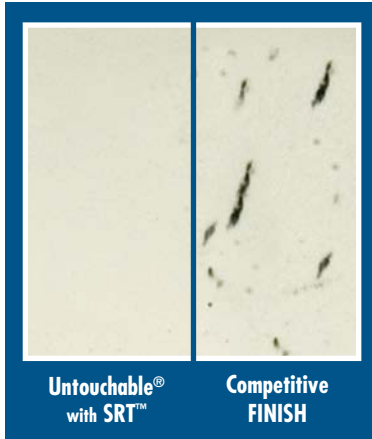

APPEARANCE

WITHIN THE FIRST 30 SECONDS UPON ENTERING A STORE, A PATRON DECIDES WHETHER THEY WILL RETURN BASED ON THE CLEANLINESS OF THE FLOORS.