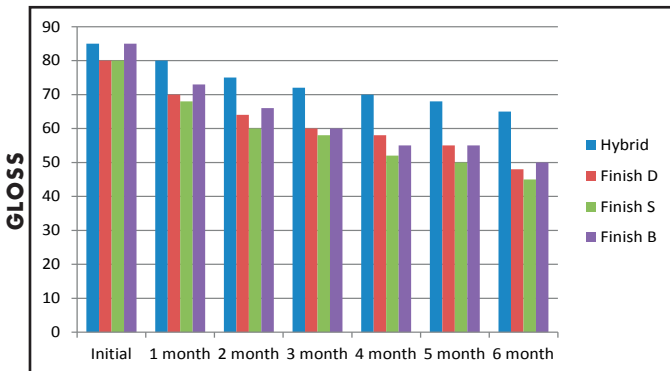

Hybrid® Industry's Most Versatile Finish

Betco's Hybrid is specifically formulated for medium maintenance programs, and will retain its gloss between burnishings. In high-speed programs, Hybrid greatly reduces the need to frequently use a restorer.

Industry's Most Versatile Floor Finish

- **Extended Wear Formula** – Provides Long Lasting Shine
- **Versatile** – Fits Low to Frequent Maintenance Programs
- **Superior Wear Resistance** for Heavy Traffic Environments
- **Markets** – Grocery, Retail, Education, Healthcare, Hospitality

AVAILABLE IN:

- 66004-00 Case/4-1 Gal
- 66005-00 Pail/5 Gal
- 66039-00 BIB/5 Gal
- 66055-00 Drum/55 Gal
- 66059-00 QuickCoat® - Case/2-1.25 Gal

Hybrid keeps your floors looking better longer..

Hybrid's extended wear properties resist heavy traffic and soil loads to maintain higher gloss levels than the competition. Combining Hybrid and Betco Daily Scrub SC in a tough grocery store setting ensures your floors stay looking their best.

HYBRID GLOSS STUDY

GLOSS	Product	TIME						
		Initial	1 month	2 month	3 month	4 month	5 month	6 month
	Hybrid	85	80	75	72	70	68	65
	Finish D	80	70	64	60	58	55	48
	Finish S	80	68	60	58	52	50	45
	Finish B	85	73	66	60	55	55	50

* This information is presented based on Betco® research which we believe to be correct and objective. No guarantee is expressed or implied.

For best results, use Betco's floor care products for cleaning and stripping. Betco product recommendations:

DAILY SCRUB SC - Floor Cleaner
18848-00 Case/6 Quarts (FASTDOSE™)
18847-00 Case/4 - 2 L Bottles (FASTDRAW®)

EXTREME® - No Rinse Floor Stripper
18404-00 Case/4-1 Gal
18405-00 Pail/5 Gal
18439-00 BIB/5 Gal

Cleaning Innovations That Matter.

888-GO BETCO | betco.com

©2016 Betco Corporation
All Rights Reserved.
400 Van Camp Road
Bowling Green, Ohio 43402
Item #92384-92

09/2016