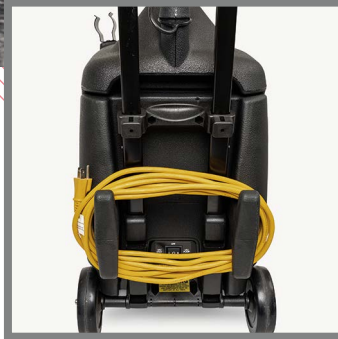

FiberPRO[®] Carpet Spotter

3.5 Gallon Extractor

Integrated safety sign

Convenient cord wrap

4" wide clear hand tool

Erase Spots Fast and Easy.

Enhanced productivity

33% wider vacuum tool to decrease time to clean.

Ease and convenience

Additional handles, larger drain ports, improved access to tanks and hose management clips make the unit simple to use and maintain.

Durable construction

10-year tank and 3-year parts warranty ensures the spotter will remove spots for years to come.

Core to Clean Carpets.

Carpet spots draw the eye and create the perception that your facility is not clean. The FiberPRO[®] 3.5 Spotter allows you to quickly and easily remove spots as a core part of your carpet maintenance program – and keeping an enhanced facility image.