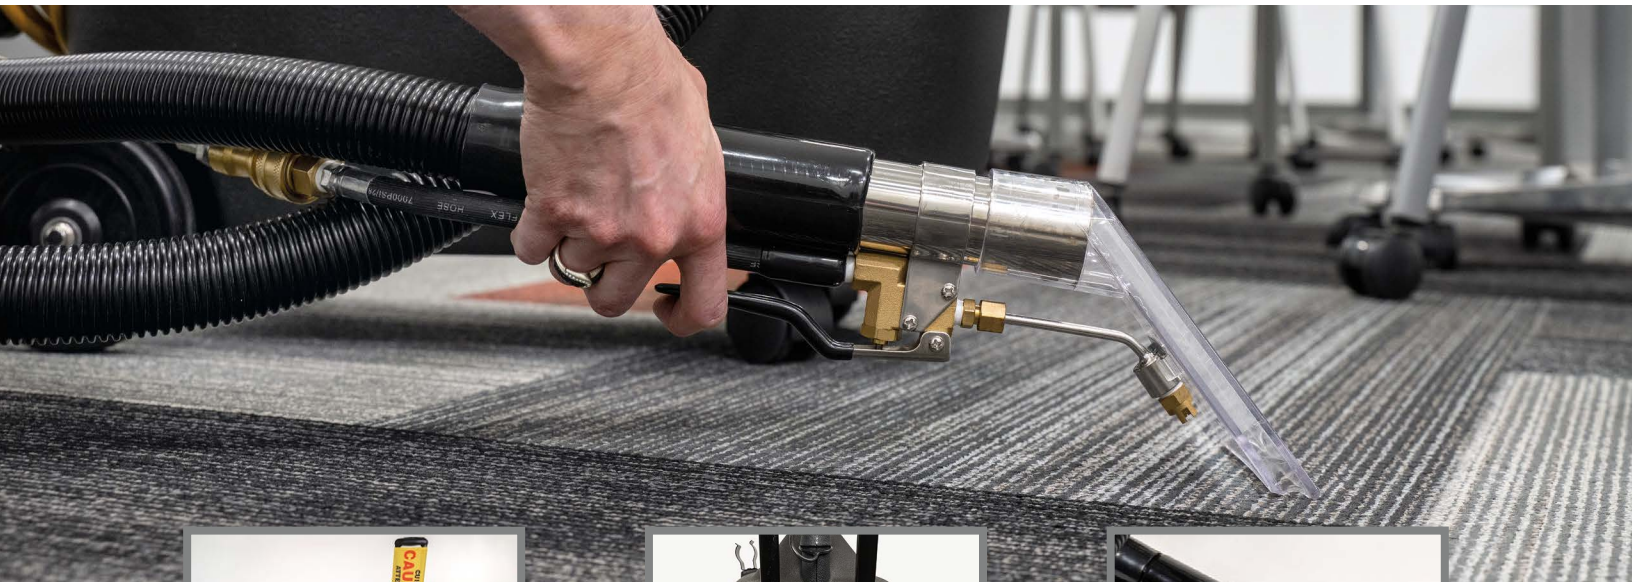

FiberPRO[®] Carpet Spotter

3.5 Gallon Extractor

Integrated safety sign

Convenient cord wrap

4" wide clear hand tool

Erase Spots Fast and Easy.

Enhanced productivity

33% wider vacuum tool to decrease time to clean.

Ease and convenience

Additional handles, larger drain ports, improved access to tanks and hose management clips make the unit simple to use and maintain.

Durable construction

10-year tank and 3-year parts warranty ensures the spotter will remove spots for years to come.

Core to Clean Carpets.

Carpet spots draw the eye and create the perception that your facility is not clean. The FiberPRO[®] 3.5 Spotter allows you to quickly and easily remove spots as a core part of your carpet maintenance program – and keeping an enhanced facility image.

Applications:

- Carpeted floors
- Upholstery
- Curtains

Item #E88049-00

FiberPRO® Carpet Spotter

3.5 Gallon Extractor

SPECIFICATIONS	FiberPRO® 3.5 Gallon Extractor	
Solution Tank:	3.5 gallon	
Recovery Tank:	2.5 gallon	
Solution Spray Pressure:	55 psi	
Motor:	115V, 2-Stage	
Tank Construction:	Heavy-Duty Rotomold	
Waterlift:	89"	
Hand Tool:	4" Wide, Clear	
Cord Length:	15 feet	
Hose Lengths:	10 feet	
Weight:	35 lbs	
Wheels:	Rear: 5" / Front: 2" Casters	
Handle:	Expanding / Collapsing	
Warranty:	10 / 3 / 3 Limited Warranty See Warranty Statement for full details.	