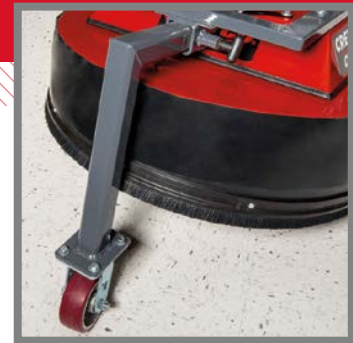

## Small Investment. Big, Big Savings.

Rugged, powder-coated, thick steel frame

Tips back for full view, easy tool exchange

Transport safely and without tool damage

### Get Into Crete Rx At Over 40% Less.\*

Low investment generates approximately \$0.40/sq ft in savings with Crete™ Rx pre-polished concrete floors.

Savings from first 35,000 sq ft pays for CM30.

Beautiful, glossy, durable floors easily delivered with dual-direction, high RPM action at 330 lb down pressure.

### Maintain your own concrete and shine.

The Crete Rx CM30 Pre-polished Concrete Maintainer allows you to bring the enhanced benefits of a Crete Rx floor at a very low cost - allowing you to do it yourself and save. Plus, you can be confident with the CM30's rugged construction and industry's best warranty.

# Crete Rx™ CM30

Get Into Crete Rx At Over 40% Less.

SPECIFICATIONS	<b>Crete Rx™ CM30</b> Pre-polished Concrete/Terrazzo Concrete Maintainer	
Productivity (sq. ft.) Per Hour	Up to 2,250 ft <sup>2</sup> /hr	
Path Width:	30-inch	
Satellite qty / size:	(3) 10-inch tool drivers	
Satellite speed:	250 RPM	
Head speed:	1,295 RPM	
Head pressure:	330 lb	
Motor:	18 HP	
Propane tank:	20 lb / 4.6 gallon	
Frame construction:	Thick, powder-coated steel	
Machine weight (empty tank):	480 lb	
Machine Dimensions (L X W X H)	43 in x 32 in x 42 in	
Warranty:	3-years Parts / Labor Engine 2-years <i>See full warranty policy for additional details.</i>	