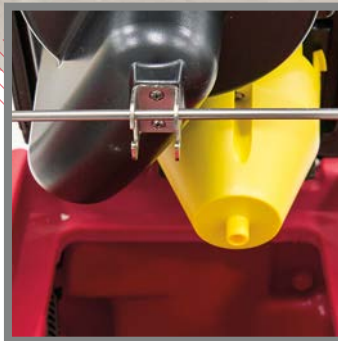

Stealth® Orbital Scrubber

20-inch Orbital Auto Scrubber

Rugged, high-performance scrub deck with 2-year / 1,500-hour isolator warranty

Quiet, double sound insulated vacuum

User friendly controls and gauges

Remove Finish Over 80% Faster

Dual function workhorse.

Machine both daily cleans and removes finish in one pass without stripper.

Top of Class* 110 lb Down Pressure.

At over 65% more than a leading competitor, this delivers unmatched productivity on even the hardest finishes.

Stealth® Orbital Scrubber

Save Time. Do More.

SPECIFICATIONS		Stealth® ASO20BT
Productivity (sq. ft.) Per Hour	Up to 20,000	
Pad Width:	20 Inch	
Pad / Brush Dimensions:	(1) 20 x 14 Inch	
Drive System:	Transaxle Drive	
Brush Motor:	0.91 HP / 2000 RPM	
Down Pressure:	110 lb	
Solution/Recovery Tank:	10.5 gal / 13 gal	
Battery Options:	Wet: (2) 12V / 130 AH Lead Acid MF: (2) 12V / 110 AH AGM	
Run Time:	Up to 2.5 hr	
Sound Level:	64 dBa / Eco Mode 62 dBa	
Machine Weight (Excluding Batteries):	285 lb	
Machine Dimensions (L X W X H)	43 in x 21 in x 39 in	
Squeegee Width:	30 in	
Warranty:	10 years Rotomold Tanks 3 years Parts and Labor. 2 year / 1,500 hour Isolators. See full warranty policy for additional information.	